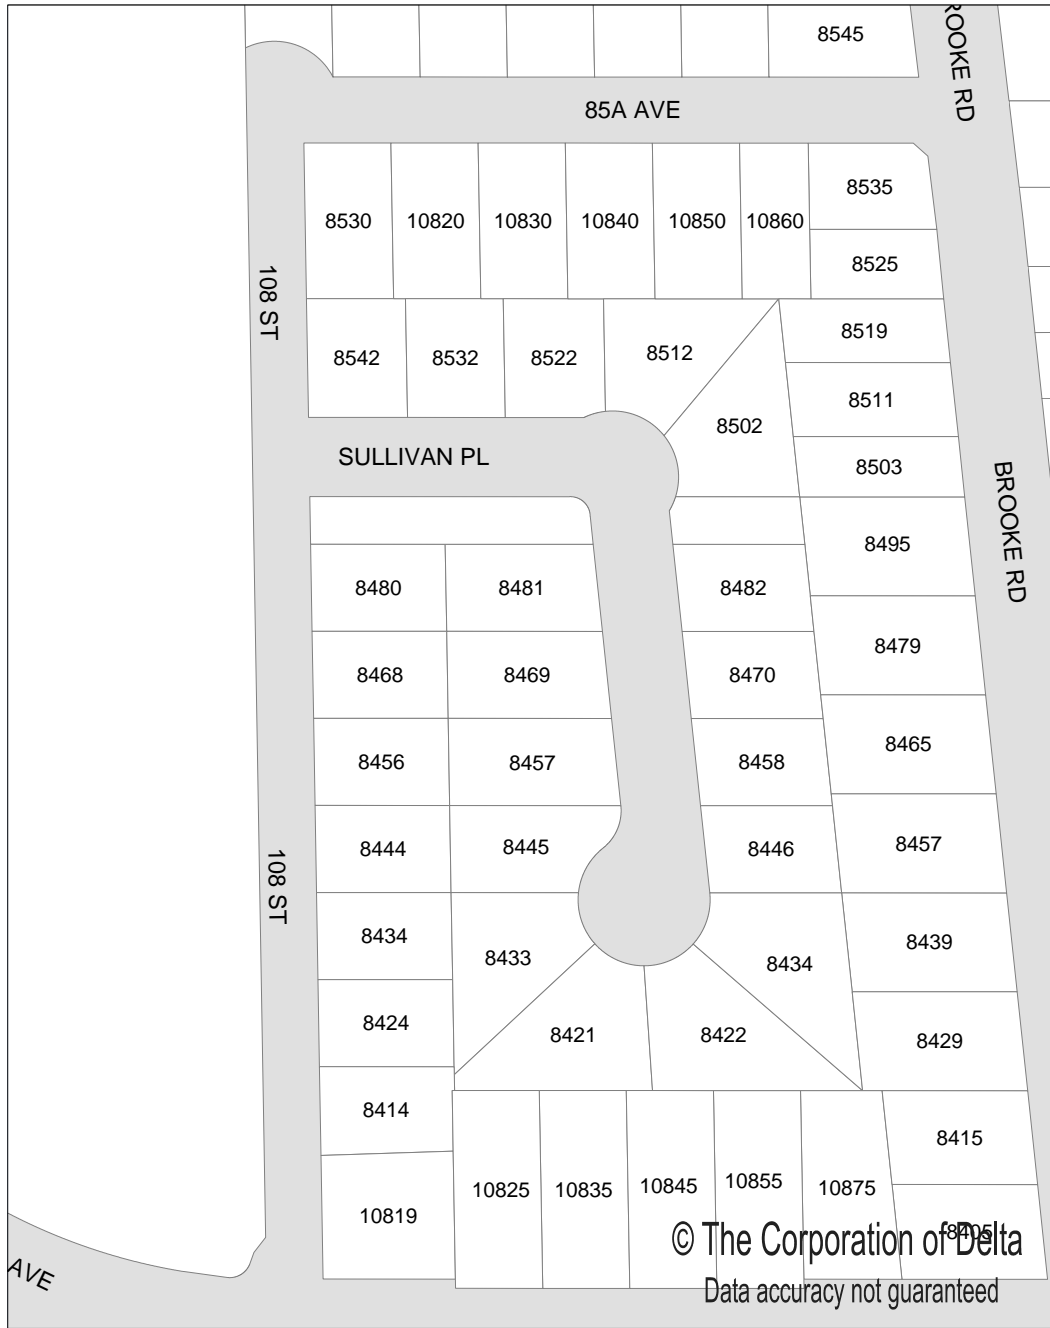

# The Corporation of Delta

**Transportation**

— Road Names

**Parks and Recreation**

**Parks**

- Cemetery
- GVRD Parks
- Park Reserve
- Developed Parks

— Legal Boundary

■ Watercourses/Shoreline mask

SCALE 1 : 1,745