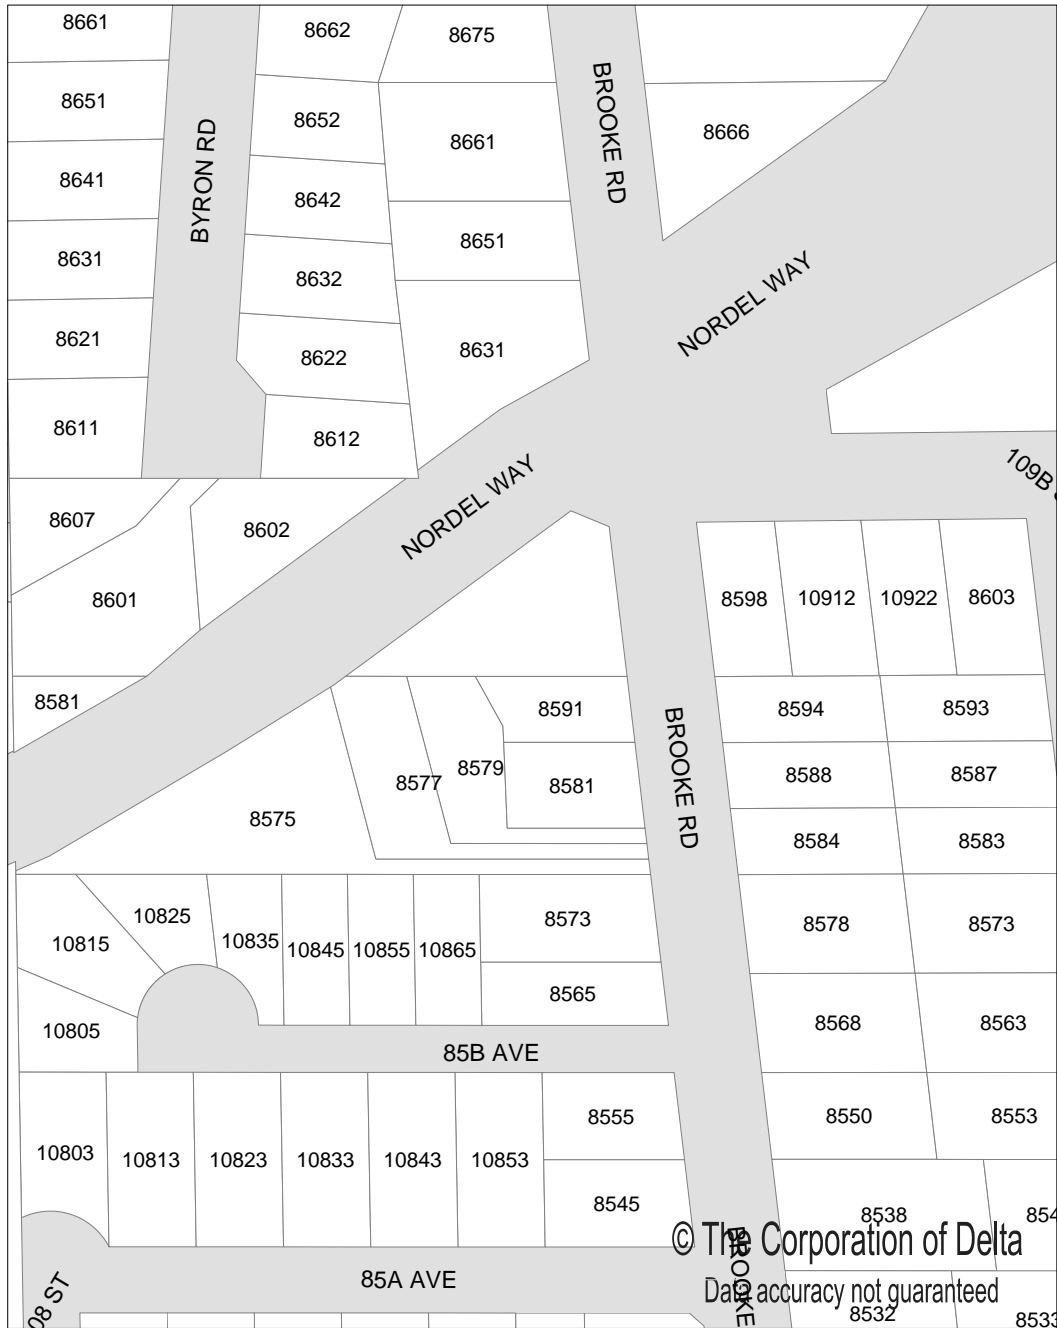

The Corporation of Delta

Transportation

— Road Names

Parks and Recreation

■ Parks

- Cemetery
- GVRD Parks
- Park Reserve
- Developed Parks

— Legal Boundary

■ Watercourses/Shoreline mask

© The Corporation of Delta
Data accuracy not guaranteed

SCALE 1 : 1,745