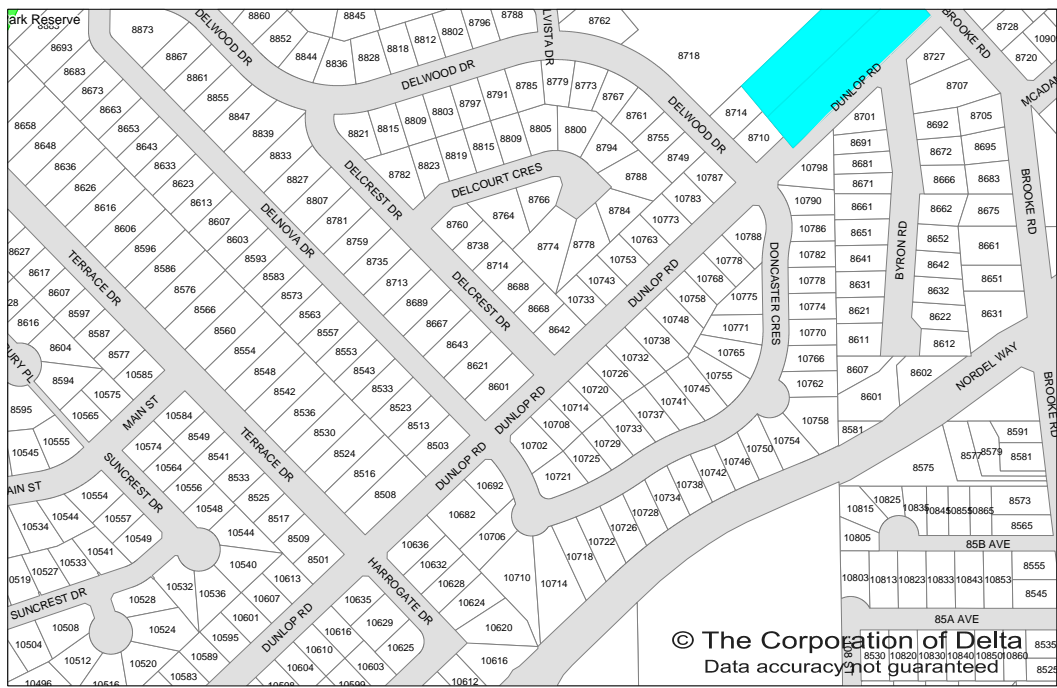

The Corporation of Delta

Transportation

Road Names

Parks and Recreation

-  Cemetery
-  GVRD Parks
-  Park Reserve
-  Developed Parks

Legal Boundary

Watercourses/Shoreline mask

SCALE 1 : 5,321