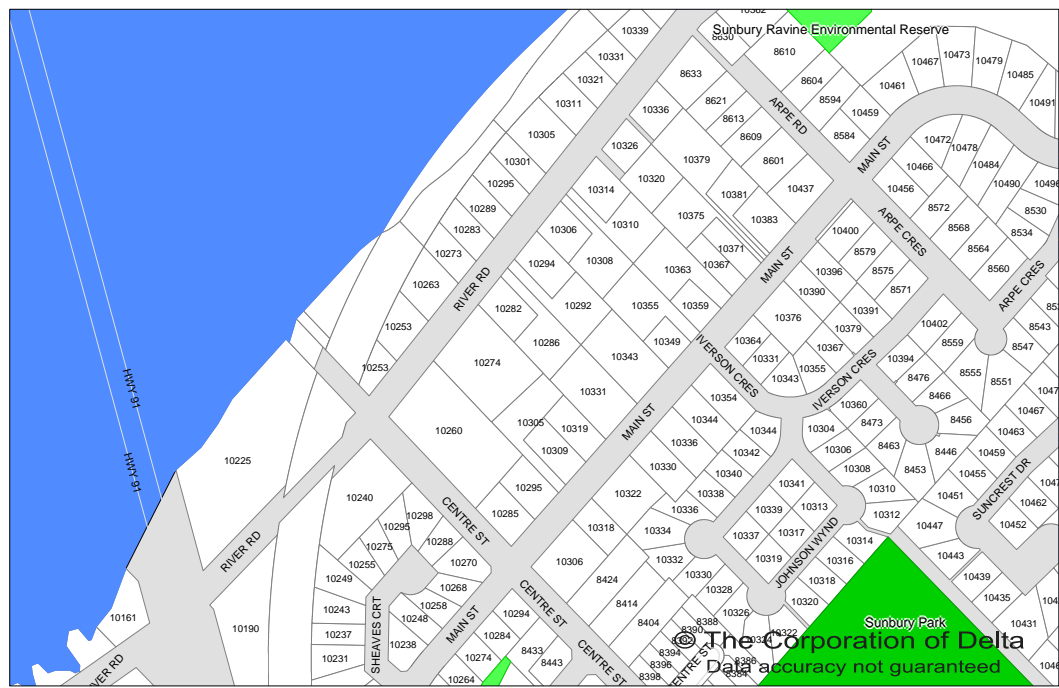

The Corporation of Delta

Transportation

- Road Names

Parks and Recreation

- Parks
- Cemetery
- GVRD Parks
- Park Reserve
- Developed Parks

Legal Boundary

- Watercourses/Shoreline mask

SCALE 1 : 5,321