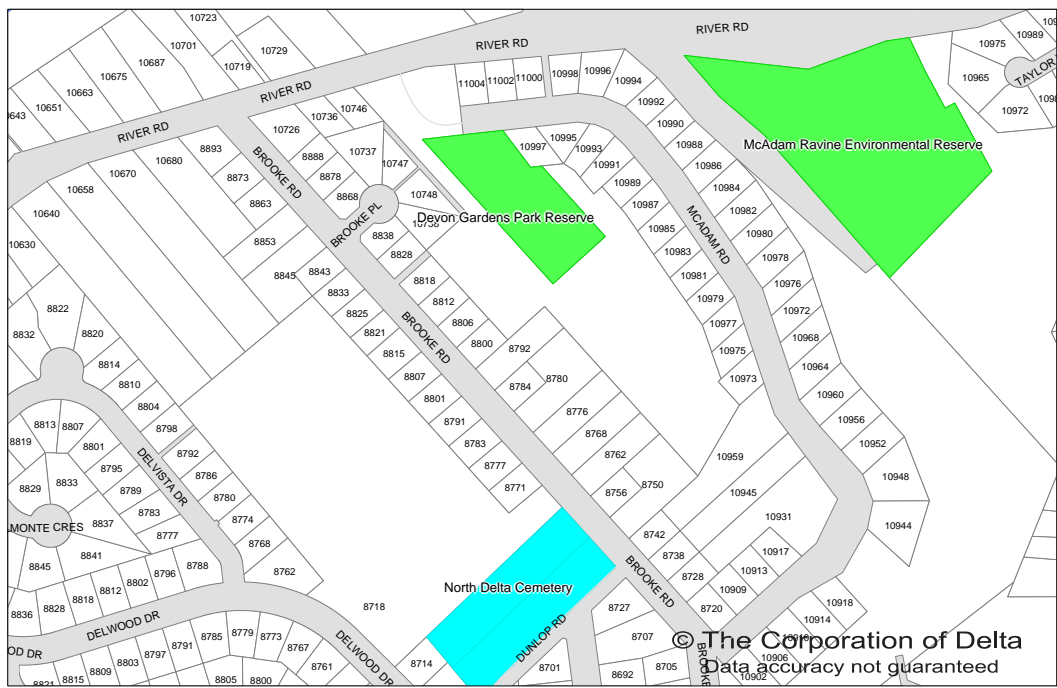

# The Corporation of Delta

**Transportation**

— Road Names

**Parks and Recreation**

- Parks
- Cemetery
- GVRD Parks
- Park Reserve
- Developed Parks

— Legal Boundary

■ Watercourses/Shoreline mask

SCALE 1 : 5,321